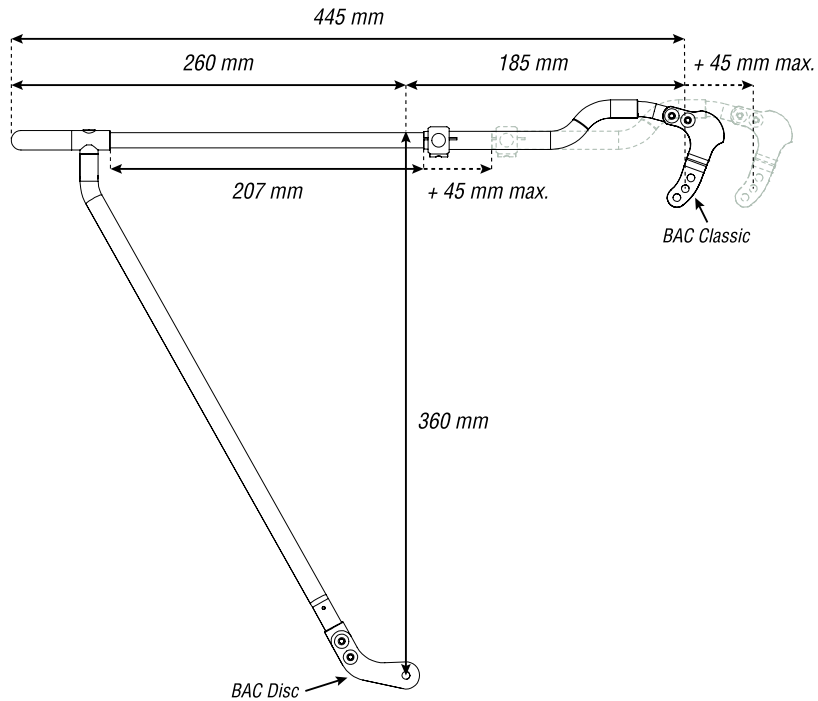

## Rack-RH + disc brake kit

Rear luggage carrier dimensions / dimensions du porte-bagages (roue arrière) / Abmessungen des Hinterradtrager

**Stainless steel and aluminium**  
**Wheel 26" - 28"**  
**Load 18 kg / 39 lbs**  
**Weight 538 g**

The dimensions (in mm) for the mudguard and the tyre refer to a common trekking bike and are values for orientation.

## Disc brake kit

Brackets dimensions / dimensions des supports / Abmessungen der Befestigungsschellen

*BAC Disc*

*BAC Classic*

*Scale 1:1*

0 1 2 cm

## Rack-RH + disc brake kit

Brackets dimensions / dimensions des supports / Abmessungen der Befestigungsschellen

*Check, by the silhouettes in paper, the compatibility between your frame and the specific BAC clamps.*