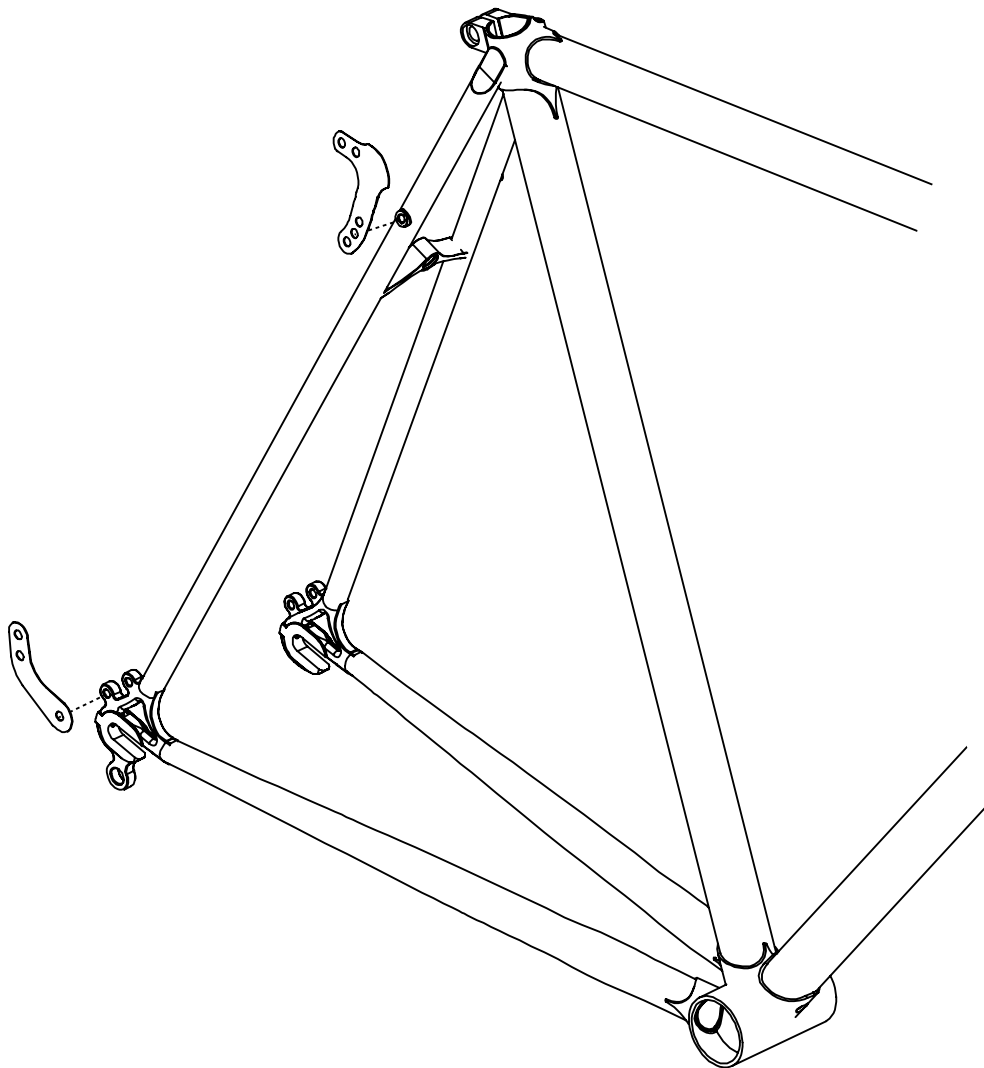

The dimensions (in mm) for the mudguard and the tyre refer to a common trekking bike and are values for orientation.

## Disc brake kit

Brackets dimensions / dimensions des supports / Abmessungen der Befestigungsschellen

*BAC Disc*

*BAC Classic*

*Scale 1:1*

0 1 2 cm

## Rack-RH + disc brake kit

Brackets dimensions / dimensions des supports / Abmessungen der Befestigungsschellen

*Check, by the silhouettes in paper, the compatibility between your frame and the specific BAC clamps.*