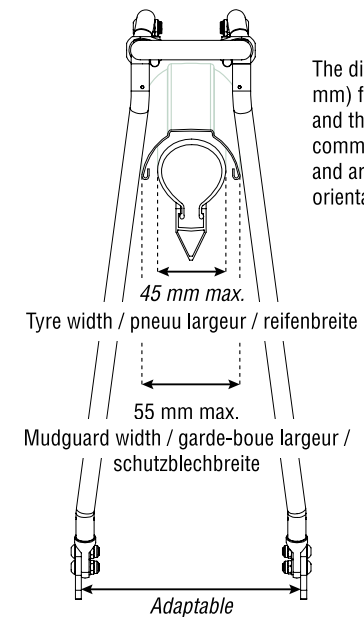

## Rack-RH + disc brake kit

Rear luggage carrier dimensions / dimensions du porte-bagages (roue arrière) / Abmessungen des Hinterradtrager

**Stainless steel and aluminium**  
**Wheel 26" - 28"**  
**Load 18 kg / 39 lbs**  
**Weight 538 g**

The dimensions (in mm) for the mudguard and the tyre refer to a common trekking bike and are values for orientation.

## Disc brake kit

Brackets dimensions / dimensions des supports / Abmessungen der Befestigungsschellen

*BAC Disc*

*BAC Classic*

*Scale 1:1*

0 1 2 cm