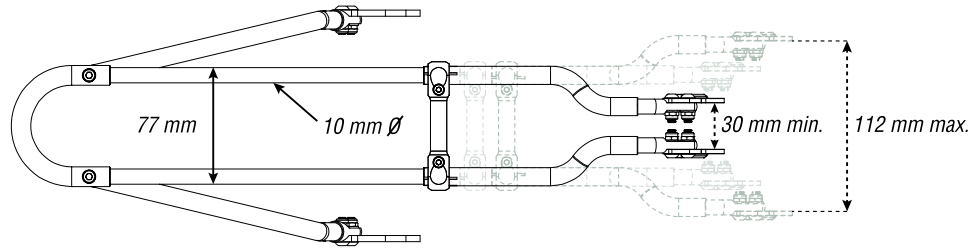

## Rack-RH + disc brake kit

Rear luggage carrier dimensions / dimensions du porte-bagages (roue arrière) / Abmessungen des Hinterradtrager

**Stainless steel and aluminium**  
**Wheel 26" - 28"**  
**Load 18 kg / 39 lbs**  
**Weight 538 g**

The dimensions (in mm) for the mudguard and the tyre refer to a common trekking bike and are values for orientation.

## Disc brake kit

Brackets dimensions / dimensions des supports / Abmessungen der Befestigungsschellen

*BAC Disc*

*BAC Classic*

*Scale 1:1*

0 1 2 cm