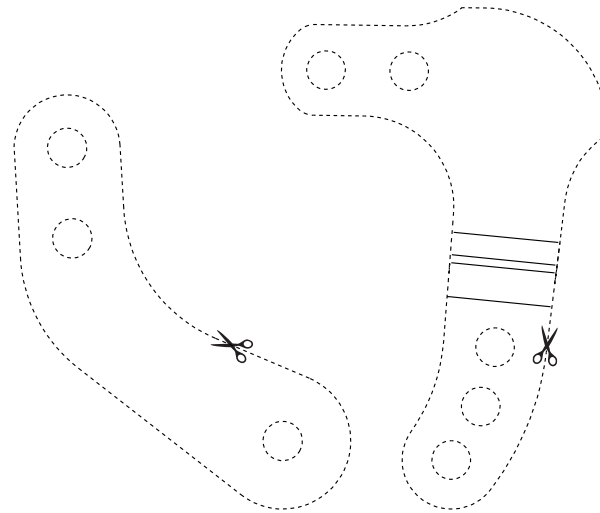

## Rack-RH + disc brake kit

Rear luggage carrier dimensions / dimensions du porte-bagages (roue arrière) / Abmessungen des Hinterradtrager

**Stainless steel and aluminium**  
**Wheel 26" - 28"**  
**Load 18 kg / 39 lbs**  
**Weight 538 g**

The dimensions (in mm) for the mudguard and the tyre refer to a common trekking bike and are values for orientation.

## Disc brake kit

Brackets dimensions / dimensions des supports / Abmessungen der Befestigungsschellen

*BAC Disc*

*BAC Classic*

*Scale 1:1*

0 1 2 cm

## Rack-RH + disc brake kit

Brackets dimensions / dimensions des supports / Abmessungen der Befestigungsschellen

*Check, by the silhouettes in paper, the compatibility between your frame and the specific BAC clamps.*