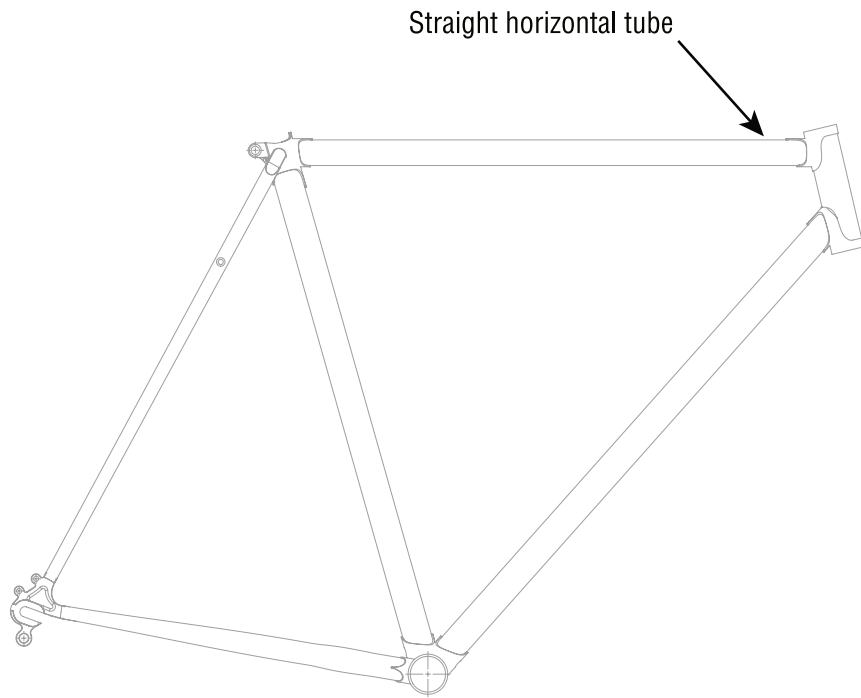

Classic frame

Classic Frame

Sloping Frame

Appropriate brackets for a Classic frame

Classic

The kit provides 4-holes Classic brackets to mount the Rack-RH luggage carrier to vintage frame.

Sloping

The kit provides 7-holes Sloping brackets to mount the Rack-RH luggage carrier to sloping frames.