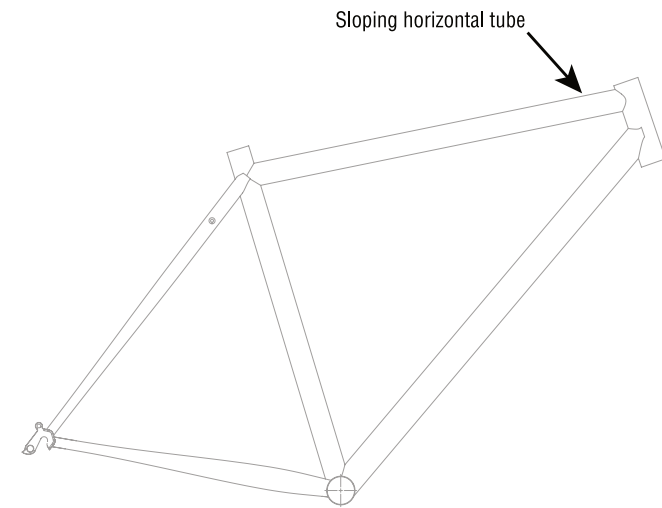

Classic frame

Classic Frame

Sloping Frame

Appropriate brackets for a Classic frame

Classic

The kit provides 4-holes Classic brackets to mount the Rack-RH luggage carrier to vintage frame.

Sloping

The kit provides 7-holes Sloping brackets to mount the Rack-RH luggage carrier to sloping frames.