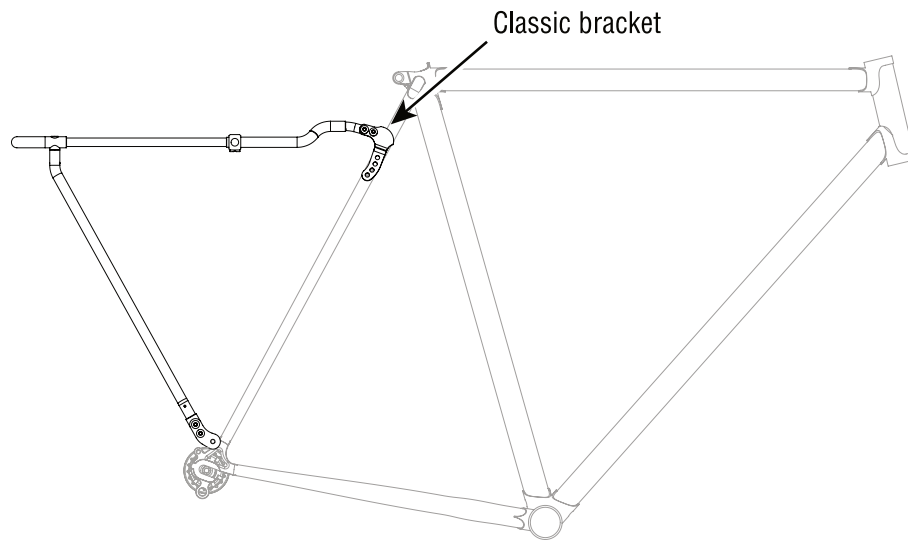

Classic frame

Classic Frame

Sloping Frame

Appropriate brackets for a Classic frame

Classic

The kit provides 4-holes Classic brackets to mount the Rack-RH luggage carrier to vintage frame.

Sloping

The kit provides 7-holes Sloping brackets to mount the Rack-RH luggage carrier to sloping frames.