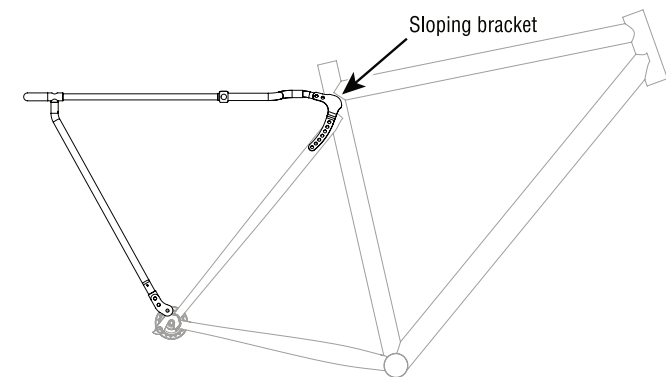

Classic frame

Classic Frame

Sloping Frame

Appropriate brackets for a Classic frame

Classic

The kit provides 4-holes Classic brackets to mount the Rack-RH luggage carrier to vintage frame.

Sloping

The kit provides 7-holes Sloping brackets to mount the Rack-RH luggage carrier to sloping frames.